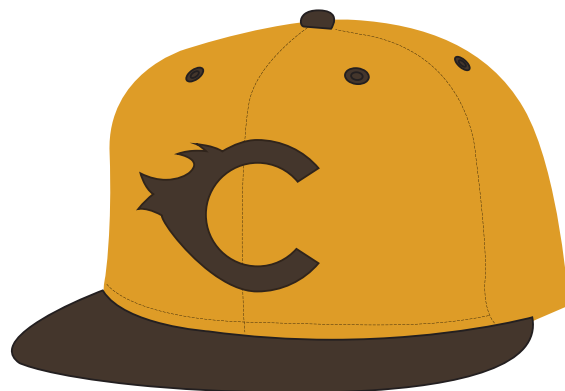

CLEVELAND
OSPREY

The logo features a stylized osprey head on the left, rendered in dark brown and gold. The head is facing right, with a large, circular eye that has a gold outer ring and a black pupil. The word "OSPREY" is written in a bold, gold, sans-serif font, with the "O" being significantly larger than the other letters. Above the "PREY" portion of the word, the word "CLEVELAND" is written in a smaller, bold, dark brown, sans-serif font.

CAP LOGOS

CAP DESIGN

UNIFORM TEXT

Osprey

CLEVELAND

CLE

SECONDARY LOGOS

UNIFORM DESIGN