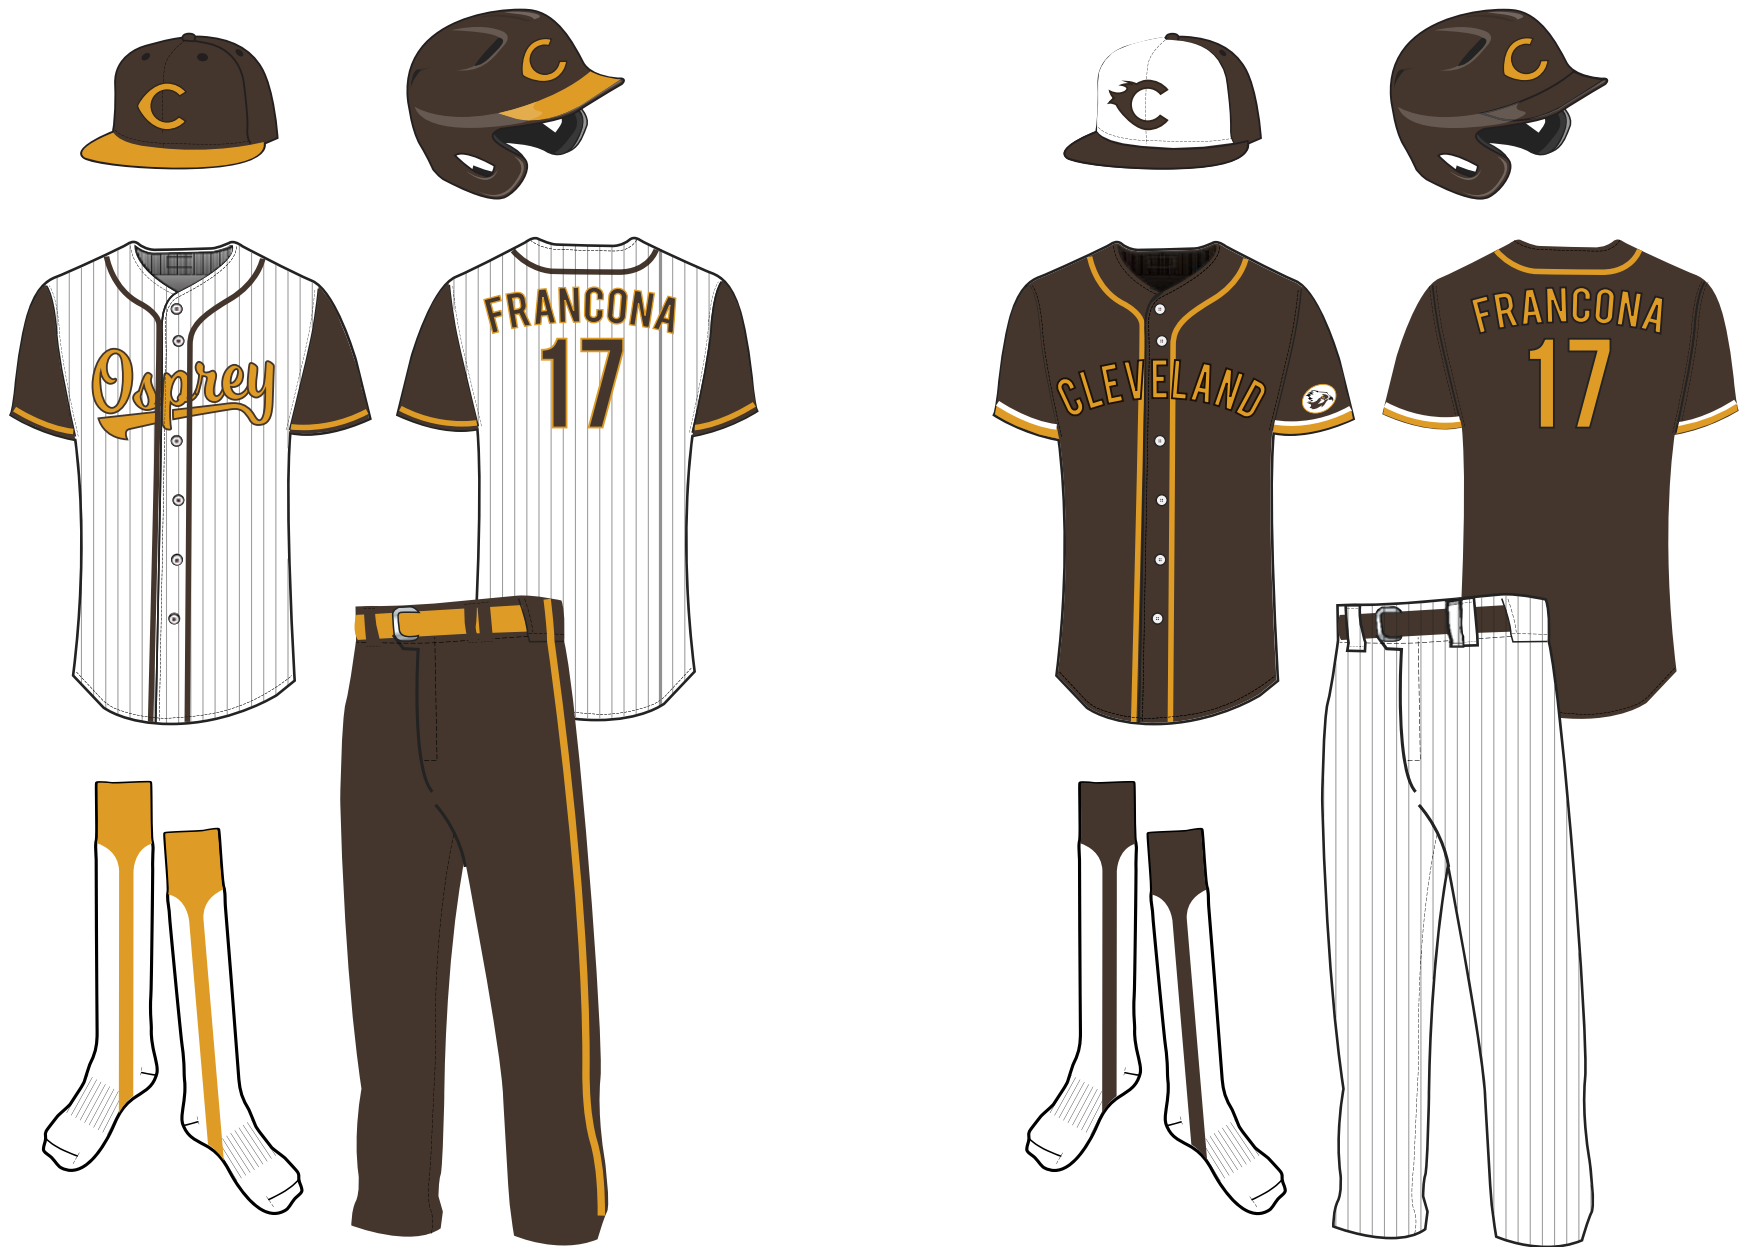

CLEVELAND
OSPREY

The logo features a stylized osprey head on the left, rendered in dark brown and gold. The head is facing right, with a large, circular eye that has a gold outer ring and a black pupil. The word "OSPREY" is written in a bold, gold, sans-serif font, with the "O" being significantly larger than the other letters. Above the "PREY" portion of the word, the word "CLEVELAND" is written in a smaller, bold, dark brown, sans-serif font.

CAP LOGOS

CAP DESIGN

UNIFORM TEXT

Osprey

CLEVELAND

CLE

SECONDARY LOGOS

UNIFORM DESIGN