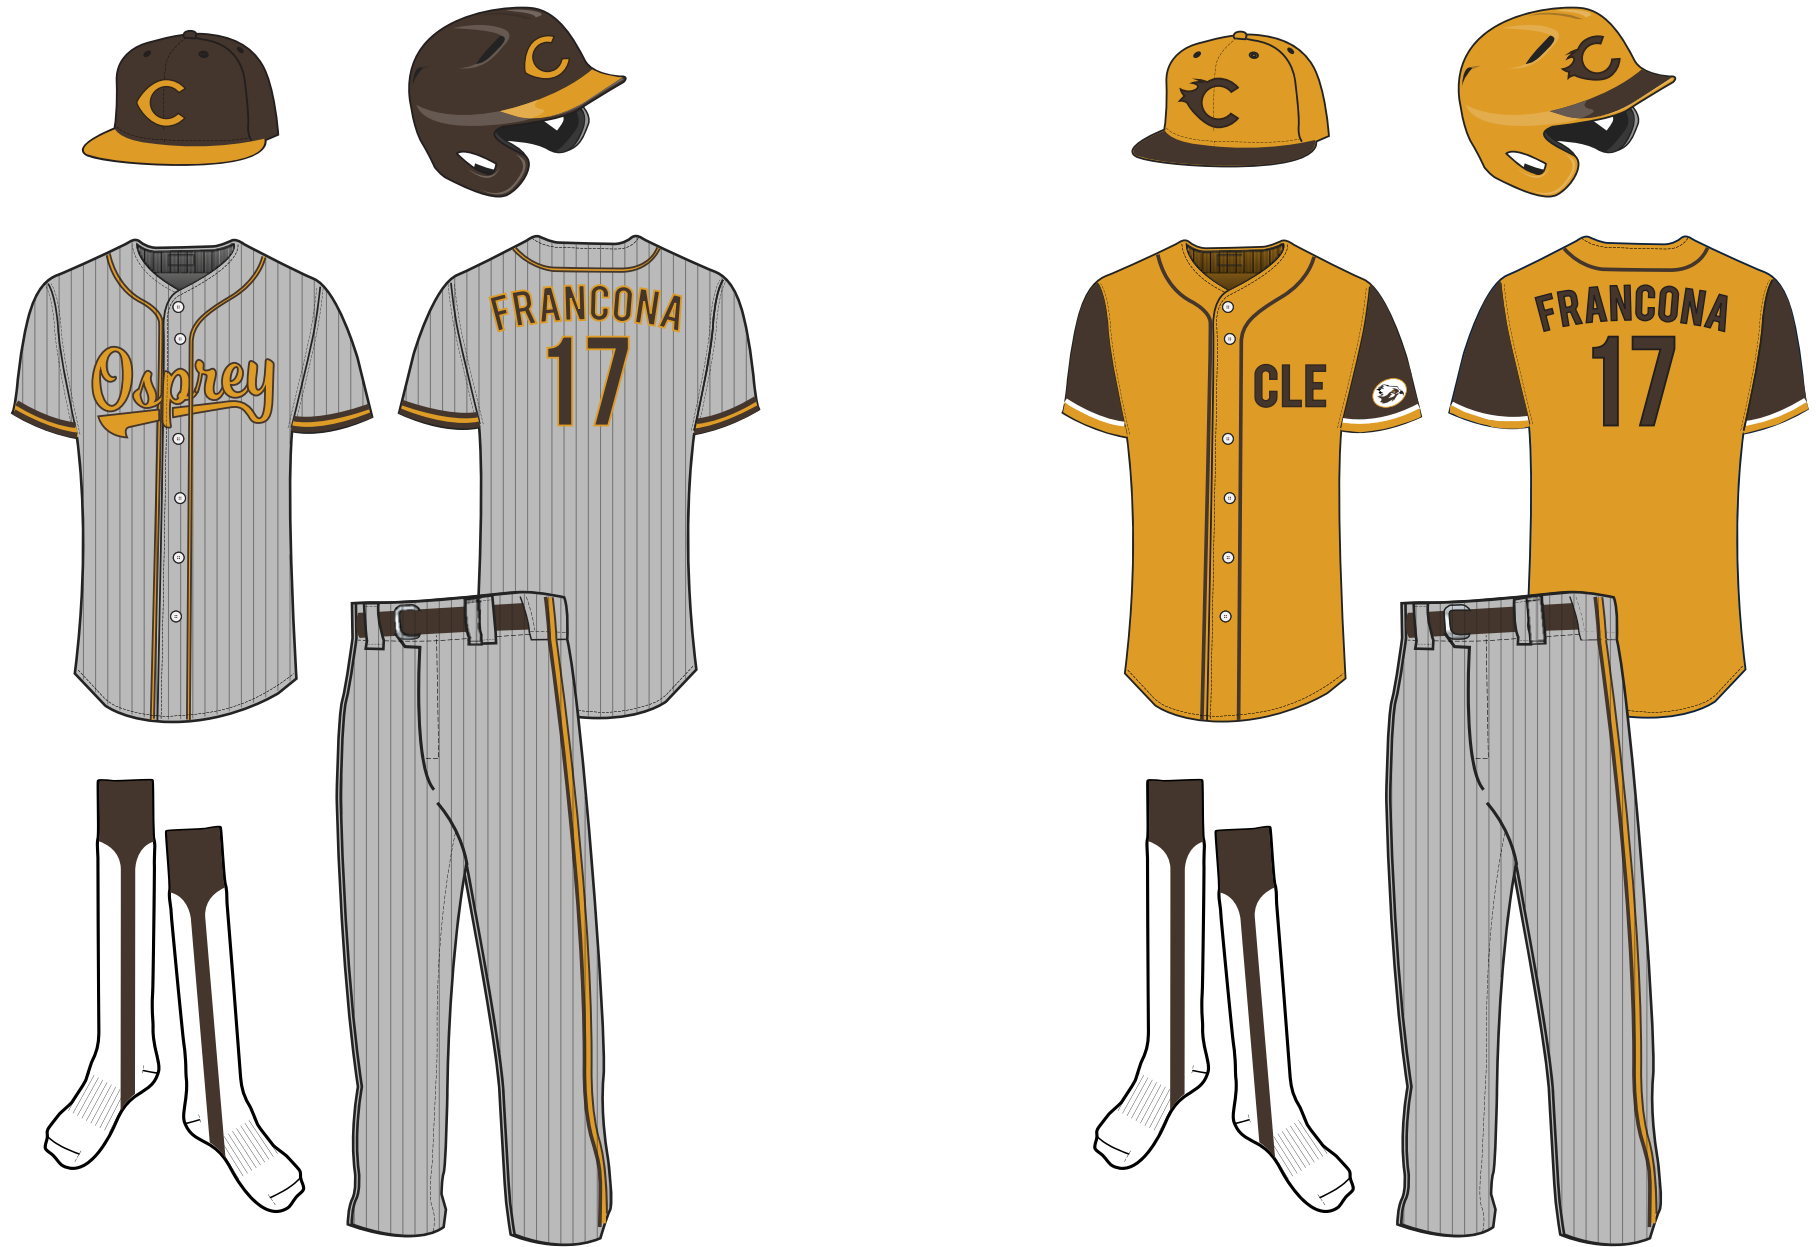

UNIFORM DESIGN

AWAY

ALTERNATE USE